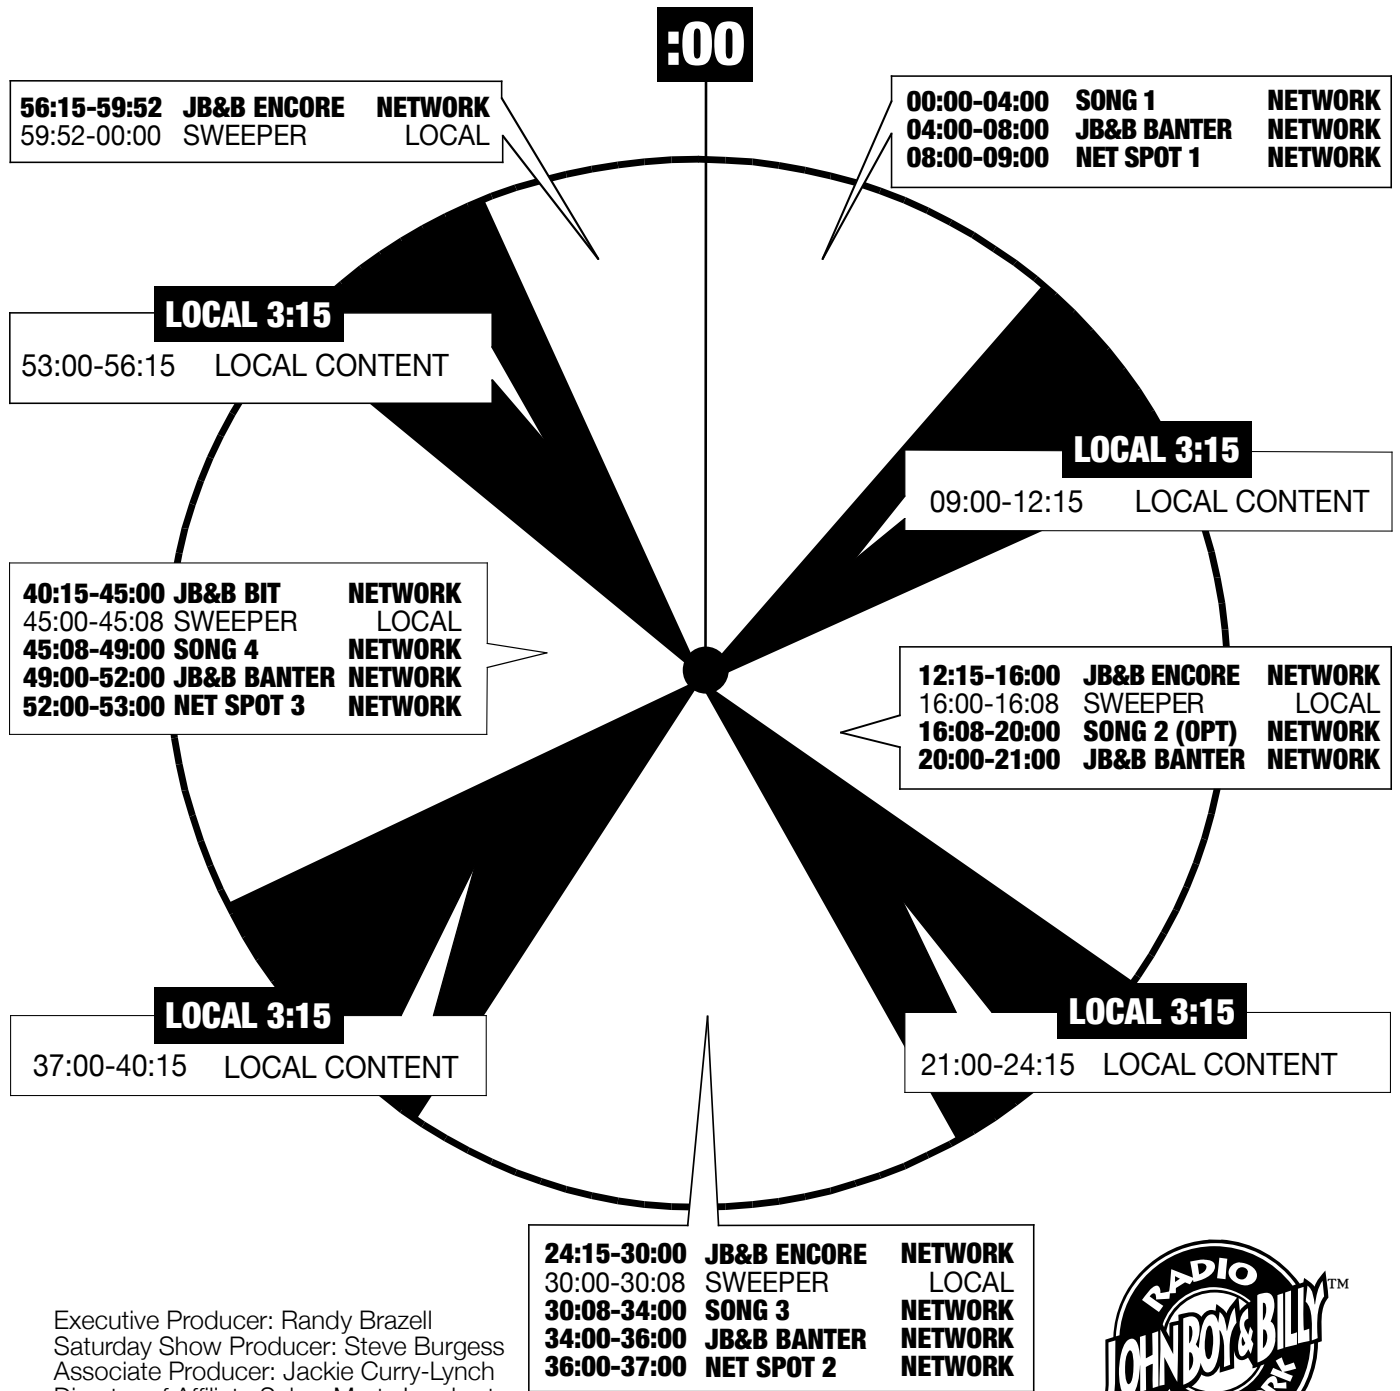

# JOHN BOY & BILLY

## SATURDAY NETWORK SCHEDULE - HOURS 1-4

Executive Producer: Randy Brazell  
 Saturday Show Producer: Steve Burgess  
 Associate Producer: Jackie Curry-Lynch  
 Director of Affiliate Sales: Marty Lambert  
 Director of Engineering: Barry Hopson